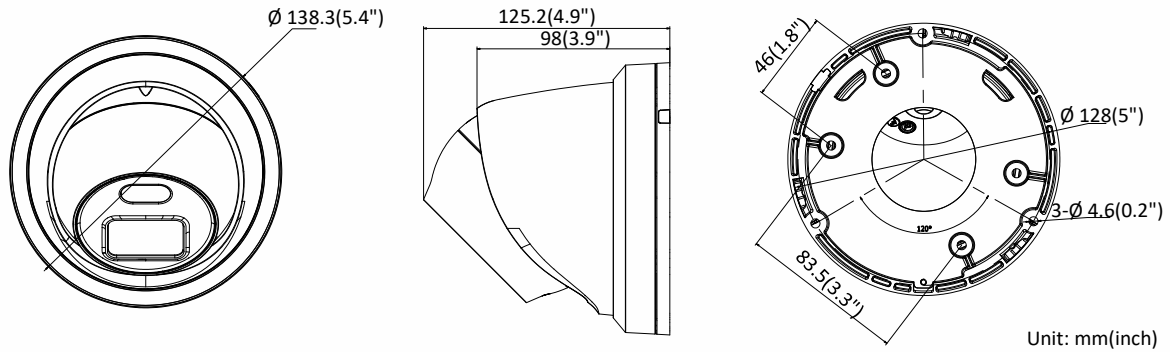

Audio Compression	G.711/G.722.1/G.726/MP2L2/PCM
Audio Bit Rate	64Kbps(G.711)/16Kbps(G.722.1)/16Kbps(G.726)/32-160Kbps(MP2L2)
Network	
Network Storage	Support micro SD/SDHC/SDXC card (128G) local storage, NAS (NFS,SMB/CIFS), ANR
Alarm Trigger	Motion detection, video tampering detection, network disconnected, IP address conflict, illegal login, HDD full, HDD error
Protocols	TCP/IP, ICMP, HTTP, HTTPS, FTP, DHCP, DNS, DDNS, RTP, RTSP, RTCP, PPPoE, NTP, UPnP, SMTP, SNMP, IGMP, 802.1X, QoS, IPv6, UDP, Bonjour
General Function	One-key reset, anti-flicker, three streams, heartbeat, mirror, password protection, privacy mask, watermark, IP address filter
Firmware Version	V5.5.82
API	ONVIF (PROFILE S, PROFILE G), ISAPI
Simultaneous Live View	Up to 6 channels
User/Host	Up to 32 users 3 levels: Administrator, Operator and User
Client	iVMS-4200, Hik-Connect, iVMS-4500, iVMS-5200
Web Browser	Plug-in required live view: IE8+, Chrome 41.0-44, Firefox 30.0-51, Safari 8.0-11 Plug-in free live view: Chrome 45.0+, Firefox 52.0+
Interface	
Communication Interface	1 RJ45 10M/100M self-adaptive Ethernet port
On-board Storage	Built-in micro SD/SDHC/SDXC slot, up to 128 GB
Reset Button	Yes
Audio (-U)	1 audio input (built-in mic), mono sound
General	
Operating Conditions	-30 °C to +60 °C (-22 °F to +140 °F), humidity 95% or less (non-condensing)
Power Supply	12 VDC ± 25%, 5.5 mm coaxial power plug PoE (802.3af, class 3)
Power Consumption	12 VDC, 0.5 A, max. 6 W PoE: (802.3af, 36 V to 57 V), 0.3 A to 0.1 A, max. 7.5 W
Visible Light Range	Up to 30m
Protection Level	-L model: IP67 -LU model: IP66
Material	Camera: Metal, trim ring: Plastic
Dimension	Camera: Φ 138.3 × 125.2 mm (Φ 5.4" × 4.9") With package: 170 × 170 × 150 mm (7" × 7" × 5.9")
Weight	Camera: 575 g (1.3 lb.) With package: 833 g (1.8 lb.)

Available Model

DS-2CD2347G1-L (4/6 mm), DS-2CD2347G1-LU (4/6 mm)

Dimension

Unit: mm(inch)

Accessory

DS-1273ZJ-140
Wall Mount

DS-1271ZJ-140
Pendant Mount

DS-1280ZJ-DM21
Junction Box